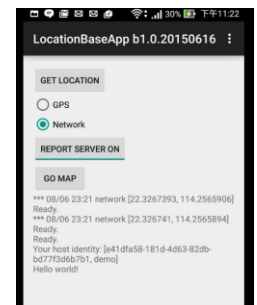

Aarvysoft Corporation Limited

Room C, 14th Floor, The Broadway, 54-62 Lockhart Road, Wanchai, Hong Kong.
Tel (852) 2893 3969 www.aarvysoft.com Fax : (852) 2893 3910